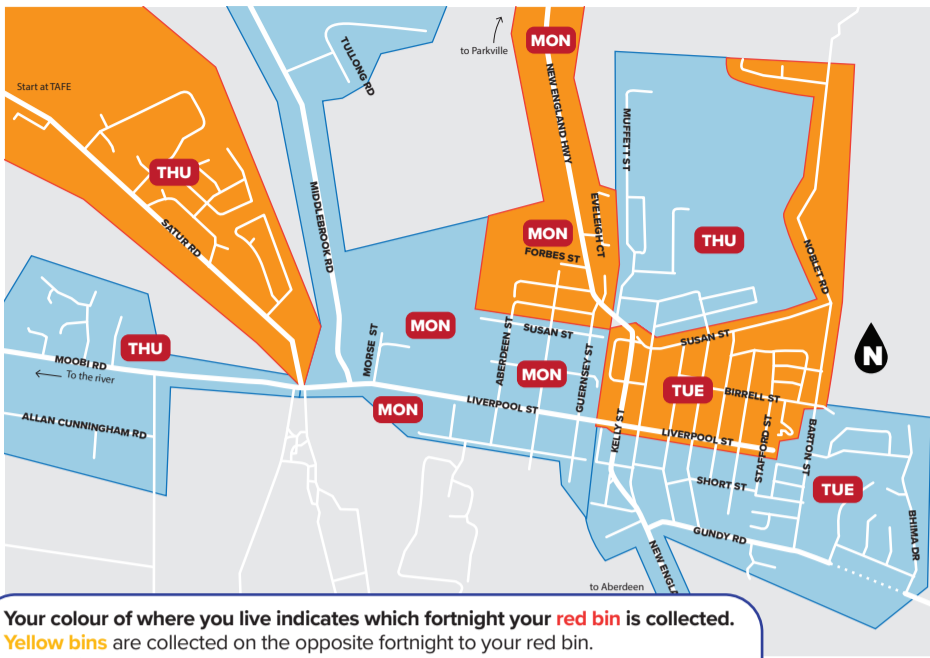

## Scone Waste Collection Calendar 2022

Your colour of where you live indicates which fortnight your red bin is collected.  
 Yellow bins are collected on the opposite fortnight to your red bin.  
 Green bins are collected every week.  
 Bins must be placed on the kerb the night before your collection day.

July 2022							August 2022							September 2022						
S	M	T	W	Th	F	S	S	M	T	W	Th	F	S	S	M	T	W	Th	F	S
					1	2	1	2	3	4	5	6						1	2	3
3	4	5	6	7	8	9	7	8	9	10	11	12	13	4	5	6	7	8	9	10
10	11	12	13	14	15	16	14	15	16	17	18	19	20	11	12	13	14	15	16	17
17	18	19	20	21	22	23	21	22	23	24	25	26	27	18	19	20	21	22	23	24
24	25	26	27	28	29	30	28	29	30	31				25	26	27	28	29	30	
31																				

## Merriwa Waste Collection Calendar 2022

Your colour of where you live indicates which fortnight your red bin is collected.  
 Yellow bins are collected on the opposite fortnight to your red bin.  
 Green bins are collected every week.  
 Bins must be placed on the kerb the night before your collection day.

## Regional Waste Collection Calendar 2022

Your colour of where you live indicates which fortnight your red bin is collected.  
 Yellow bins are collected on the opposite fortnight to your red bin.  
 Green bins are collected every week.  
 Bins must be placed on the kerb the night before your collection day.