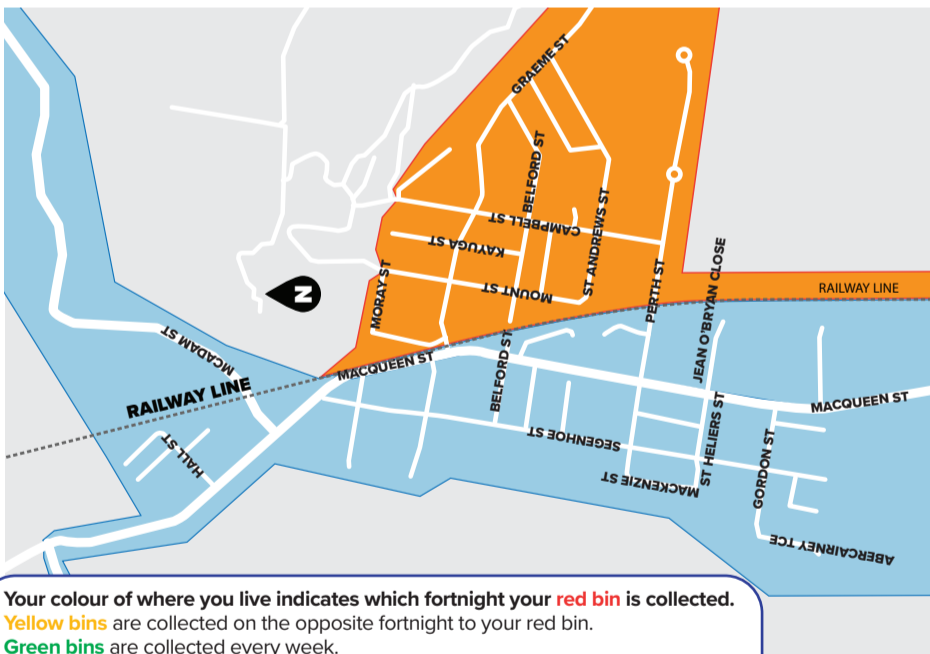

Aberdeen Waste Collection Calendar 2022

Your colour of where you live indicates which fortnight your red bin is collected.
Yellow bins are collected on the opposite fortnight to your red bin.
Green bins are collected every week.
Bins must be placed on the kerb the night before your collection day.

July 2022							August 2022							September 2022						
S	M	T	W	Th	F	S	S	M	T	W	Th	F	S	S	M	T	W	Th	F	S
					1	2	1	2	3	4	5	6						1	2	3
3	4	5	6	7	8	9	7	8	9	10	11	12	13	4	5	6	7	8	9	10
10	11	12	13	14	15	16	14	15	16	17	18	19	20	11	12	13	14	15	16	17
17	18	19	20	21	22	23	21	22	23	24	25	26	27	18	19	20	21	22	23	24
24	25	26	27	28	29	30	28	29	30	31				25	26	27	28	29	30	
31																				

October 2022							November 2022							December 2022							
S	M	T	W	Th	F	S	S	M	T	W	Th	F	S	S	M	T	W	Th	F	S	
						1			1	2	3	4	5						1	2	3
2	3	4	5	6	7	8	6	7	8	9	10	11	12	4	5	6	7	8	9	10	
9	10	11	12	13	14	15	13	14	15	16	17	18	19	11	12	13	14	15	16	17	
16	17	18	19	20	21	22	20	21	22	23	24	25	26	18	19	20	21	22	23	24	
23	24	25	26	27	28	29	27	28	29	30				25	26	27	28	29	30	31	
30	31																				

Regional Waste Collection Calendar 2022

Your colour of where you live indicates which fortnight your red bin is collected.
Yellow bins are collected on the opposite fortnight to your red bin.
Green bins are collected every week.
Bins must be placed on the kerb the night before your collection day.