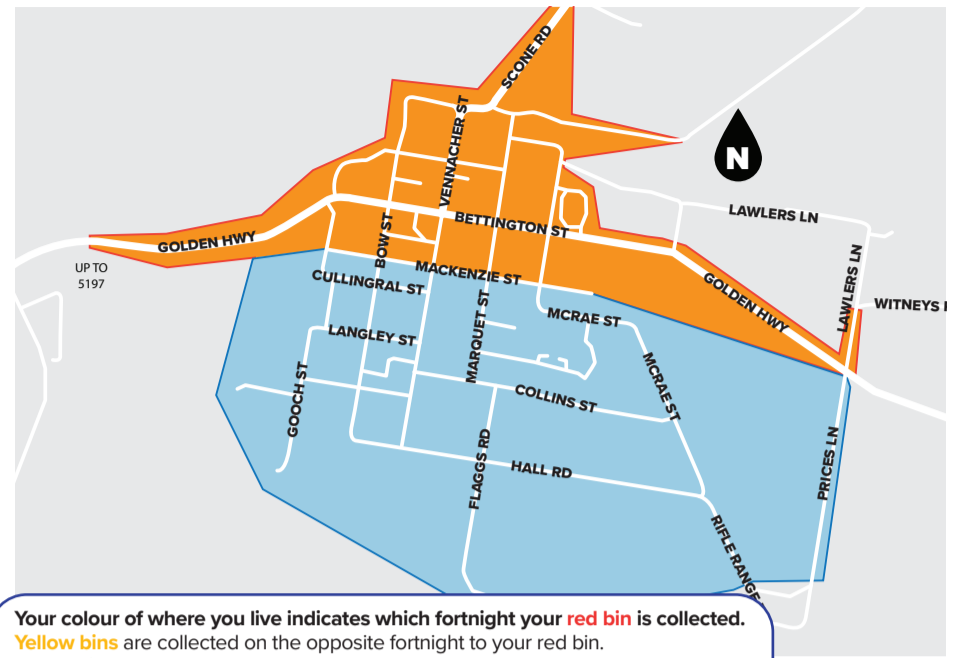

## Scone Waste Collection Calendar 2022

Your colour of where you live indicates which fortnight your red bin is collected.  
 Yellow bins are collected on the opposite fortnight to your red bin.  
 Green bins are collected every week.  
 Bins must be placed on the kerb the night before your collection day.

July 2022							August 2022							September 2022						
S	M	T	W	Th	F	S	S	M	T	W	Th	F	S	S	M	T	W	Th	F	S
					1	2	1	2	3	4	5	6						1	2	3
3	4	5	6	7	8	9	7	8	9	10	11	12	13	4	5	6	7	8	9	10
10	11	12	13	14	15	16	14	15	16	17	18	19	20	11	12	13	14	15	16	17
17	18	19	20	21	22	23	21	22	23	24	25	26	27	18	19	20	21	22	23	24
24	25	26	27	28	29	30	28	29	30	31				25	26	27	28	29	30	
31																				

## Merriwa Waste Collection Calendar 2022

Your colour of where you live indicates which fortnight your red bin is collected.  
 Yellow bins are collected on the opposite fortnight to your red bin.  
 Green bins are collected every week.  
 Bins must be placed on the kerb the night before your collection day.

## Regional Waste Collection Calendar 2022

Your colour of where you live indicates which fortnight your red bin is collected.  
 Yellow bins are collected on the opposite fortnight to your red bin.  
 Green bins are collected every week.  
 Bins must be placed on the kerb the night before your collection day.