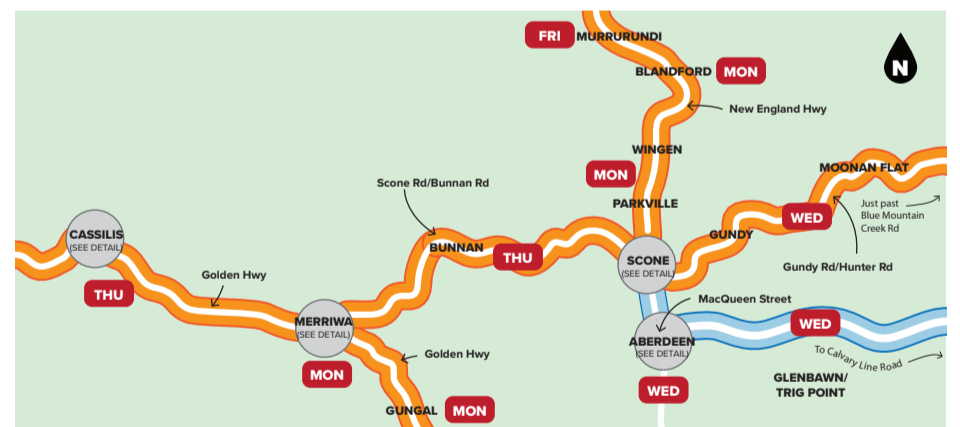

Cassilis Transfer Station
Green Saturday is for organics
Purple Saturday is for scrap metal

July 2022							August 2022							September 2022						
S	M	T	W	Th	F	S	S	M	T	W	Th	F	S	S	M	T	W	Th	F	S
						1	1	2	3	4	5	6						1	2	3
3	4	5	6	7	8	9	7	8	9	10	11	12	13	4	5	6	7	8	9	10
10	11	12	13	14	15	16	14	15	16	17	18	19	20	11	12	13	14	15	16	17
17	18	19	20	21	22	23	21	22	23	24	25	26	27	18	19	20	21	22	23	24
24	25	26	27	28	29	30	28	29	30	31				25	26	27	28	29	30	
31																				

October 2022							November 2022							December 2022								
S	M	T	W	Th	F	S	S	M	T	W	Th	F	S	S	M	T	W	Th	F	S		
						1						1	2	3						1	2	3
2	3	4	5	6	7	8	6	7	8	9	10	11	12	4	5	6	7	8	9	10		
9	10	11	12	13	14	15	13	14	15	16	17	18	19	11	12	13	14	15	16	17		
16	17	18	19	20	21	22	20	21	22	23	24	25	26	18	19	20	21	22	23	24		
23	24	25	26	27	28	29	27	28	29	30				25	26	27	28	29	30	31		
30	31