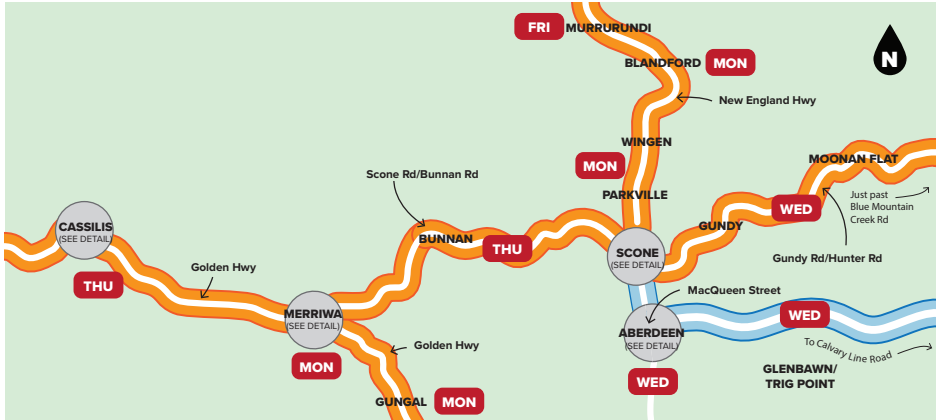

November 2023

S	M	T	W	Th	F	S
			1	2	3	4
5	6	7	8	9	10	11
12	13	14	15	16	17	18
19	20	21	22	23	24	25
26	27	28	29	30		

December 2023

S	M	T	W	Th	F	S
						1 2
3	4	5	6	7	8	9
10	11	12	13	14	15	16
17	18	19	20	21	22	23
24	25	26	27	28	29	30

Regional Waste Collection Calendar 2023

Your colour of where you live indicates which fortnight your red bin is collected.
Yellow bins are collected on the opposite fortnight to your red bin.
Green bins are collected every week.
 Bins must be placed on the kerb the night before your collection day.