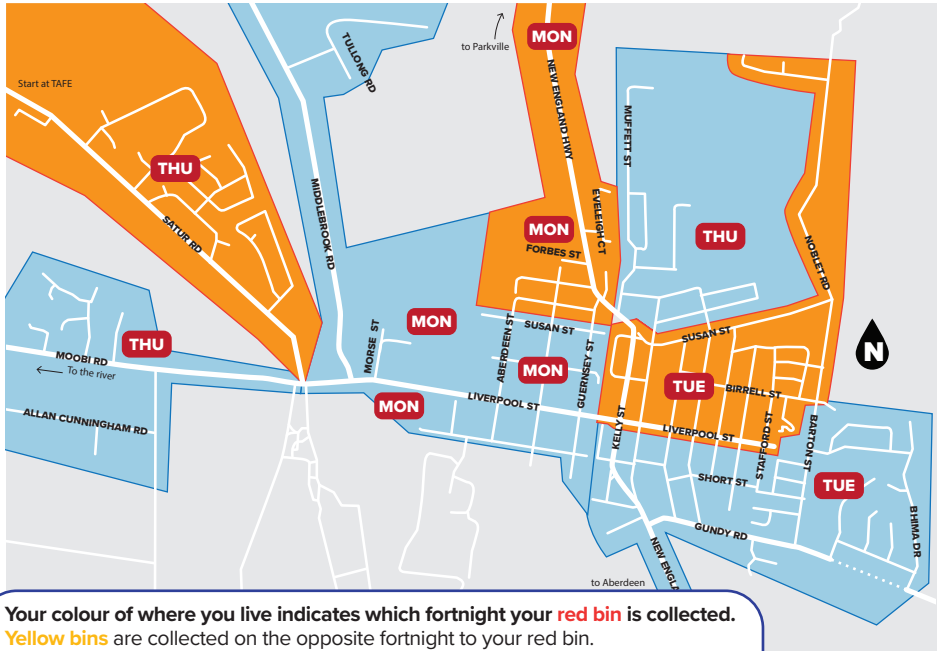

or RedCycle!

Polystyrene foam

Clothing, footwear or textiles

Single-use nappies

Broken crockery or glassware

Ropes and hoses

Score Waste Collection Calendar 2023

Your colour of where you live indicates which fortnight your red bin is collected.
Yellow bins are collected on the opposite fortnight to your red bin.
Green bins are collected every week.
 Bins must be placed on the kerb the night before your collection day.

July 2023

S	M	T	W	Th	F	S
						1
2	3	4	5	6	7	8
9	10	11	12	13	14	15
16	17	18	19	20	21	22
23	24	25	26	27	28	29
30	31					

August 2023

S	M	T	W	Th	F	S
		1	2	3	4	5
6	7	8	9	10	11	12
13	14	15	16	17	18	19
20	21	22	23	24	25	26
27	28	29	30	31		

Merriwa Waste Collection Calendar 2023

Your colour of where you live indicates which fortnight your red bin is collected.
Yellow bins are collected on the opposite fortnight to your red bin.
Green bins are collected every week.
 Bins must be placed on the kerb the night before your collection day.

Regional Waste Collection Calendar 2023

Your colour of where you live indicates which fortnight your red bin is collected.
Yellow bins are collected on the opposite fortnight to your red bin.
Green bins are collected every week.
 Bins must be placed on the kerb the night before your collection day.