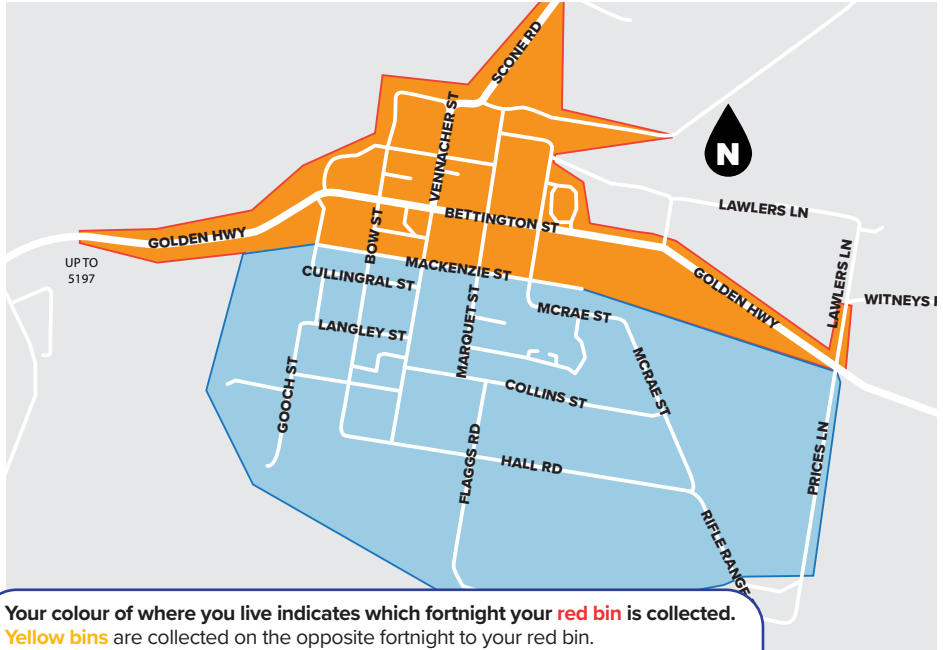

September 2023

S	M	T	W	Th	F	S
						1 2
3	4	5	6	7	8	9
10	11	12	13	14	15	16
17	18	19	20	21	22	23
24	25	26	27	28	29	30

October 2023

S	M	T	W	Th	F	S
1	2	3	4	5	6	7
8	9	10	11	12	13	14
15	16	17	18	19	20	21
22	23	24	25	26	27	28
29	30	31				

Merriwa Waste Collection Calendar 2023

Your colour of where you live indicates which fortnight your red bin is collected.
Yellow bins are collected on the opposite fortnight to your red bin.
Green bins are collected every week.
 Bins must be placed on the kerb the night before your collection day.

Aberdeen Waste Collection Calendar 2023

Your colour of where you live indicates which fortnight your red bin is collected.
Yellow bins are collected on the opposite fortnight to your red bin.
Green bins are collected every week.
 Bins must be placed on the kerb the night before your collection day.

Regional Waste Collection Calendar 2023

Your colour of where you live indicates which fortnight your red bin is collected.
Yellow bins are collected on the opposite fortnight to your red bin.
Green bins are collected every week.
 Bins must be placed on the kerb the night before your collection day.