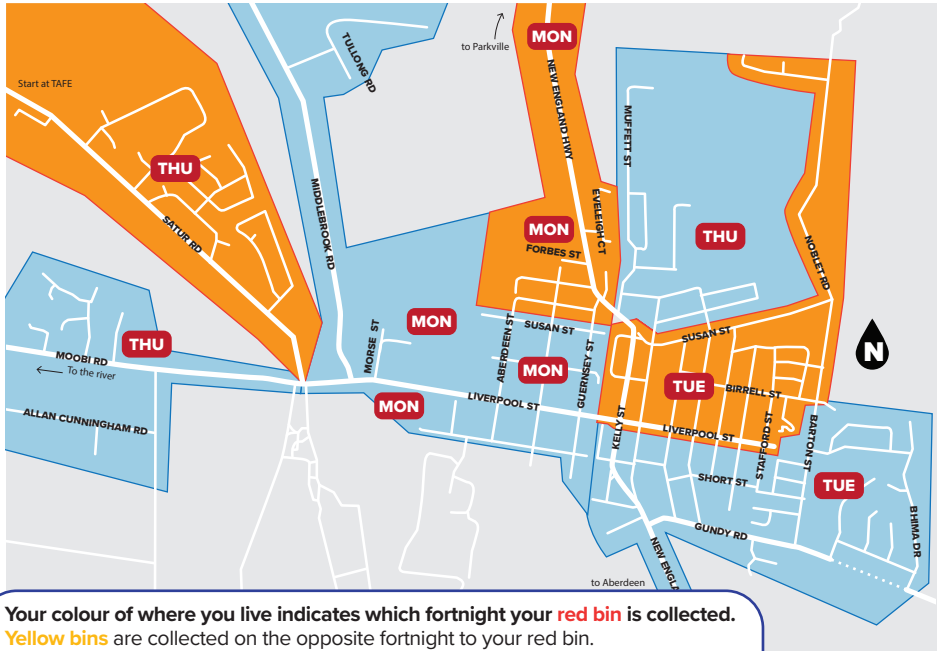

or RedCycle!

Polystyrene foam

Clothing, footwear or textiles

Single-use nappies

Broken crockery or glassware

Ropes and hoses

Score Waste Collection Calendar 2024

Your colour of where you live indicates which fortnight your red bin is collected.
Yellow bins are collected on the opposite fortnight to your red bin.
Green bins are collected every week.
 Bins must be placed on the kerb the night before your collection day.

January 2024

S	M	T	W	Th	F	S
	1	2	3	4	5	6
7	8	9	10	11	12	13
14	15	16	17	18	19	20
21	22	23	24	25	26	27
28	29	30	31			

February 2024

S	M	T	W	Th	F	S
				1	2	3
4	5	6	7	8	9	10
11	12	13	14	15	16	17
18	19	20	21	22	23	24
25	26	27	28	29		

Merriwa Waste Collection Calendar 2024

Your colour of where you live indicates which fortnight your red bin is collected.
Yellow bins are collected on the opposite fortnight to your red bin.
Green bins are collected every week.
 Bins must be placed on the kerb the night before your collection day.

Aberdeen Waste Collection Calendar 2024

Your colour of where you live indicates which fortnight your red bin is collected.
Yellow bins are collected on the opposite fortnight to your red bin.
Green bins are collected every week.
 Bins must be placed on the kerb the night before your collection day.