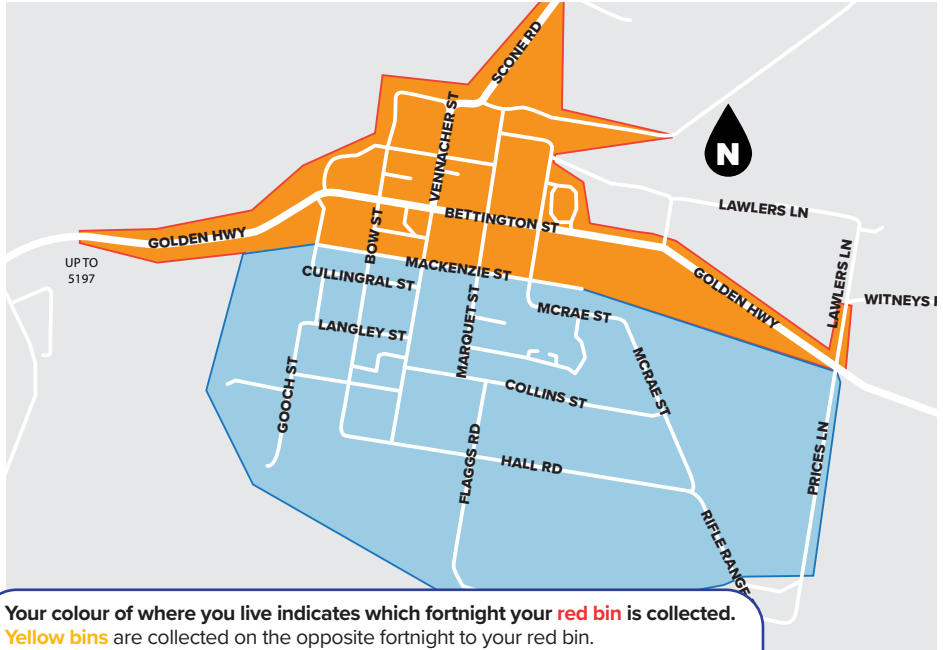

March 2024

S	M	T	W	Th	F	S
					1	2
3	4	5	6	7	8	9
10	11	12	13	14	15	16
17	18	19	20	21	22	23
24	25	26	27	28	29	30
						31

April 2024

S	M	T	W	Th	F	S
	1	2	3	4	5	6
7	8	9	10	11	12	13
14	15	16	17	18	19	20
21	22	23	24	25	26	27
28	29	30				

May 2024

S	M	T	W	Th	F	S
			1	2	3	4
5	6	7	8	9	10	11
12	13	14	15	16	17	18
19	20	21	22	23	24	25
26	27	28	29	30	31	

June 2024

S	M	T	W	Th	F	S
						1
2	3	4	5	6	7	8
9	10	11	12	13	14	15
16	17	18	19	20	21	22
23	24	25	26	27	28	29
						30

Merriwa Waste Collection Calendar 2024

Your colour of where you live indicates which fortnight your red bin is collected.
Yellow bins are collected on the opposite fortnight to your red bin.
Green bins are collected every week.
 Bins must be placed on the kerb the night before your collection day.

Aberdeen Waste Collection Calendar 2024

Your colour of where you live indicates which fortnight your red bin is collected.
Yellow bins are collected on the opposite fortnight to your red bin.
Green bins are collected every week.
 Bins must be placed on the kerb the night before your collection day.