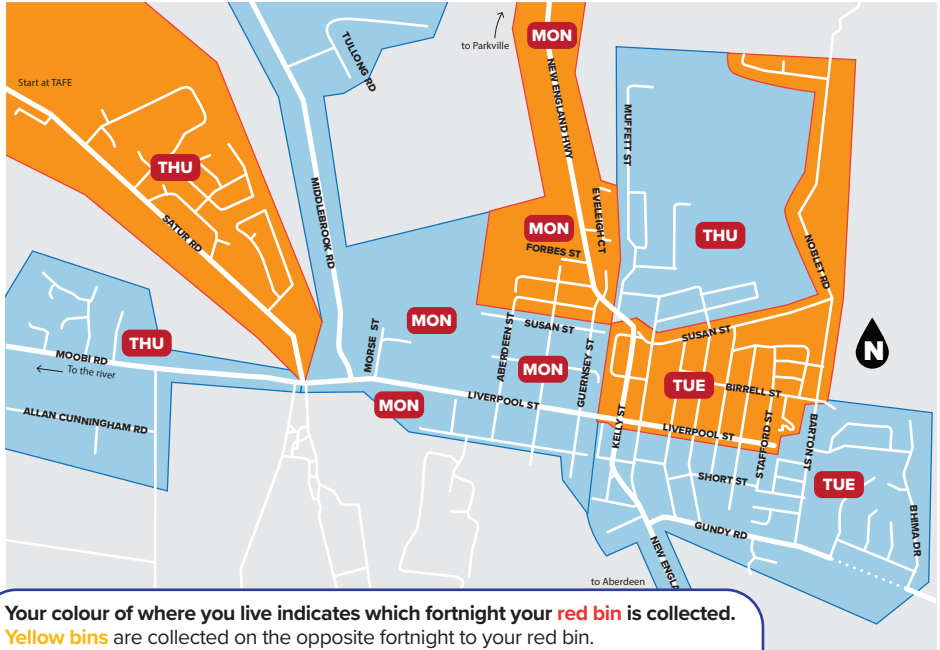

Polystyrene foam

Clothing, footwear or textiles

Single-use nappies

Broken crockery or glassware

Ropes and hoses

Score Waste Collection Calendar 2024

Your colour of where you live indicates which fortnight your red bin is collected.
Yellow bins are collected on the opposite fortnight to your red bin.
Green bins are collected every week.
 Bins must be placed on the kerb the night before your collection day.

July 2024

S	M	T	W	Th	F	S
	1	2	3	4	5	6
7	8	9	10	11	12	13
14	15	16	17	18	19	20
21	22	23	24	25	26	27
28	29	30	31			

August 2024

S	M	T	W	Th	F	S
				1	2	3
4	5	6	7	8	9	10
11	12	13	14	15	16	17
18	19	20	21	22	23	24
25	26	27	28	29	30	31

Aberdeen Waste Collection Calendar 2024

Your colour of where you live indicates which fortnight your red bin is collected.
Yellow bins are collected on the opposite fortnight to your red bin.
Green bins are collected every week.
 Bins must be placed on the kerb the night before your collection day.

Regional Waste Collection Calendar 2024

Your colour of where you live indicates which fortnight your **red bin** is collected.

Yellow bins are collected on the opposite fortnight to your red bin.

Green bins are collected every week.