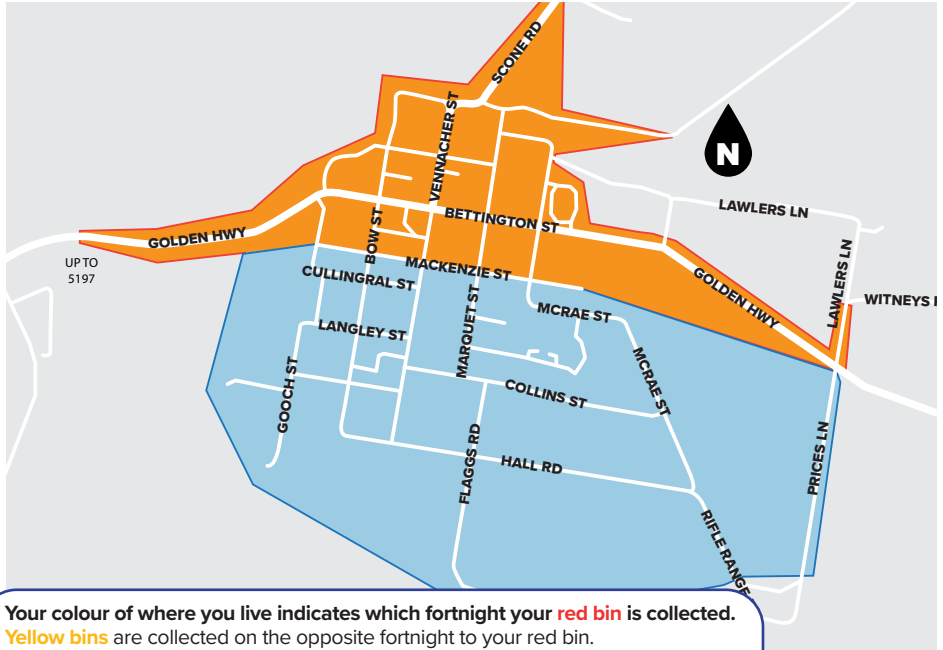

September 2024

S	M	T	W	Th	F	S
	1	2	3	4	5	6
7	8	9	10	11	12	13
14	15	16	17	18	19	20
21	22	23	24	25	26	27
28	29	30				

October 2024

S	M	T	W	Th	F	S
		1	2	3	4	5
6	7	8	9	10	11	12
13	14	15	16	17	18	19
20	21	22	23	24	25	26
27	28	29	30	31		

November 2024

S	M	T	W	Th	F	S
					1	2
3	4	5	6	7	8	9
10	11	12	13	14	15	16
17	18	19	20	21	22	23
24	25	26	27	28	29	30

December 2024

S	M	T	W	Th	F	S
	1	2	3	4	5	6
7	8	9	10	11	12	13
14	15	16	17	18	19	20
21	22	23	24	25	26	27
28	29	30	31	1	2	3

Merriwa Waste Collection Calendar 2024

Your colour of where you live indicates which fortnight your red bin is collected.
Yellow bins are collected on the opposite fortnight to your red bin.
Green bins are collected every week.
 Bins must be placed on the kerb the night before your collection day.

Regional Waste Collection Calendar 2024

Your colour of where you live indicates which fortnight your **red bin** is collected.

Yellow bins are collected on the opposite fortnight to your red bin.

Green bins are collected every week.