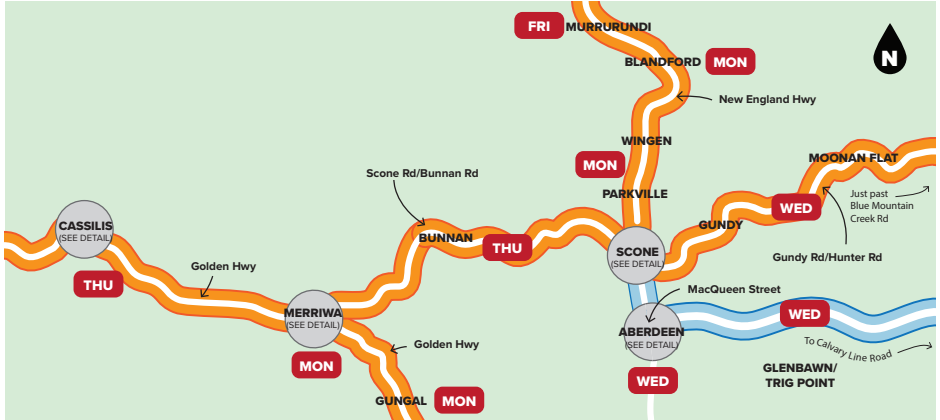

Regional Waste Collection Calendar 2024

Your colour of where you live indicates which fortnight your **red bin** is collected.

Yellow bins are collected on the opposite fortnight to your red bin.

Green bins are collected every week.

Bins must be placed on the kerb the night before your collection day.

Cassilis Transfer Station
Green Saturday is for organics
Purple Saturday is for scrap metal

July 2024

S	M	T	W	Th	F	S
	1	2	3	4	5	6
7	8	9	10	11	12	13
14	15	16	17	18	19	20
21	22	23	24	25	26	27
28	29	30	31			

August 2024

S	M	T	W	Th	F	S
					1	2
					3	4
5	6	7	8	9	10	11
12	13	14	15	16	17	18
19	20	21	22	23	24	25
26	27	28	29	30	31	

September 2024

S	M	T	W	Th	F	S
	1	2	3	4	5	6
	7	8	9	10	11	12
	13	14	15	16	17	18
	19	20	21	22	23	24
	25	26	27	28	29	30

October 2024

S	M	T	W	Th	F	S
		1	2	3	4	5
6	7	8	9	10	11	12
13	14	15	16	17	18	19
20	21	22	23	24	25	26
27	28	29	30	31		

November 2024

S	M	T	W	Th	F	S
					1	2
					3	4
5	6	7	8	9	10	11
12	13	14	15	16	17	18
19	20	21	22	23	24	25
26	27	28	29	30		

December 2024

S	M	T	W	Th	F	S
	1	2	3	4	5	6
	7	8	9	10	11	12
	13	14	15	16	17	18
	19	20	21	22	23	24
	25	26	27	28	29	30
	31	1	2	3